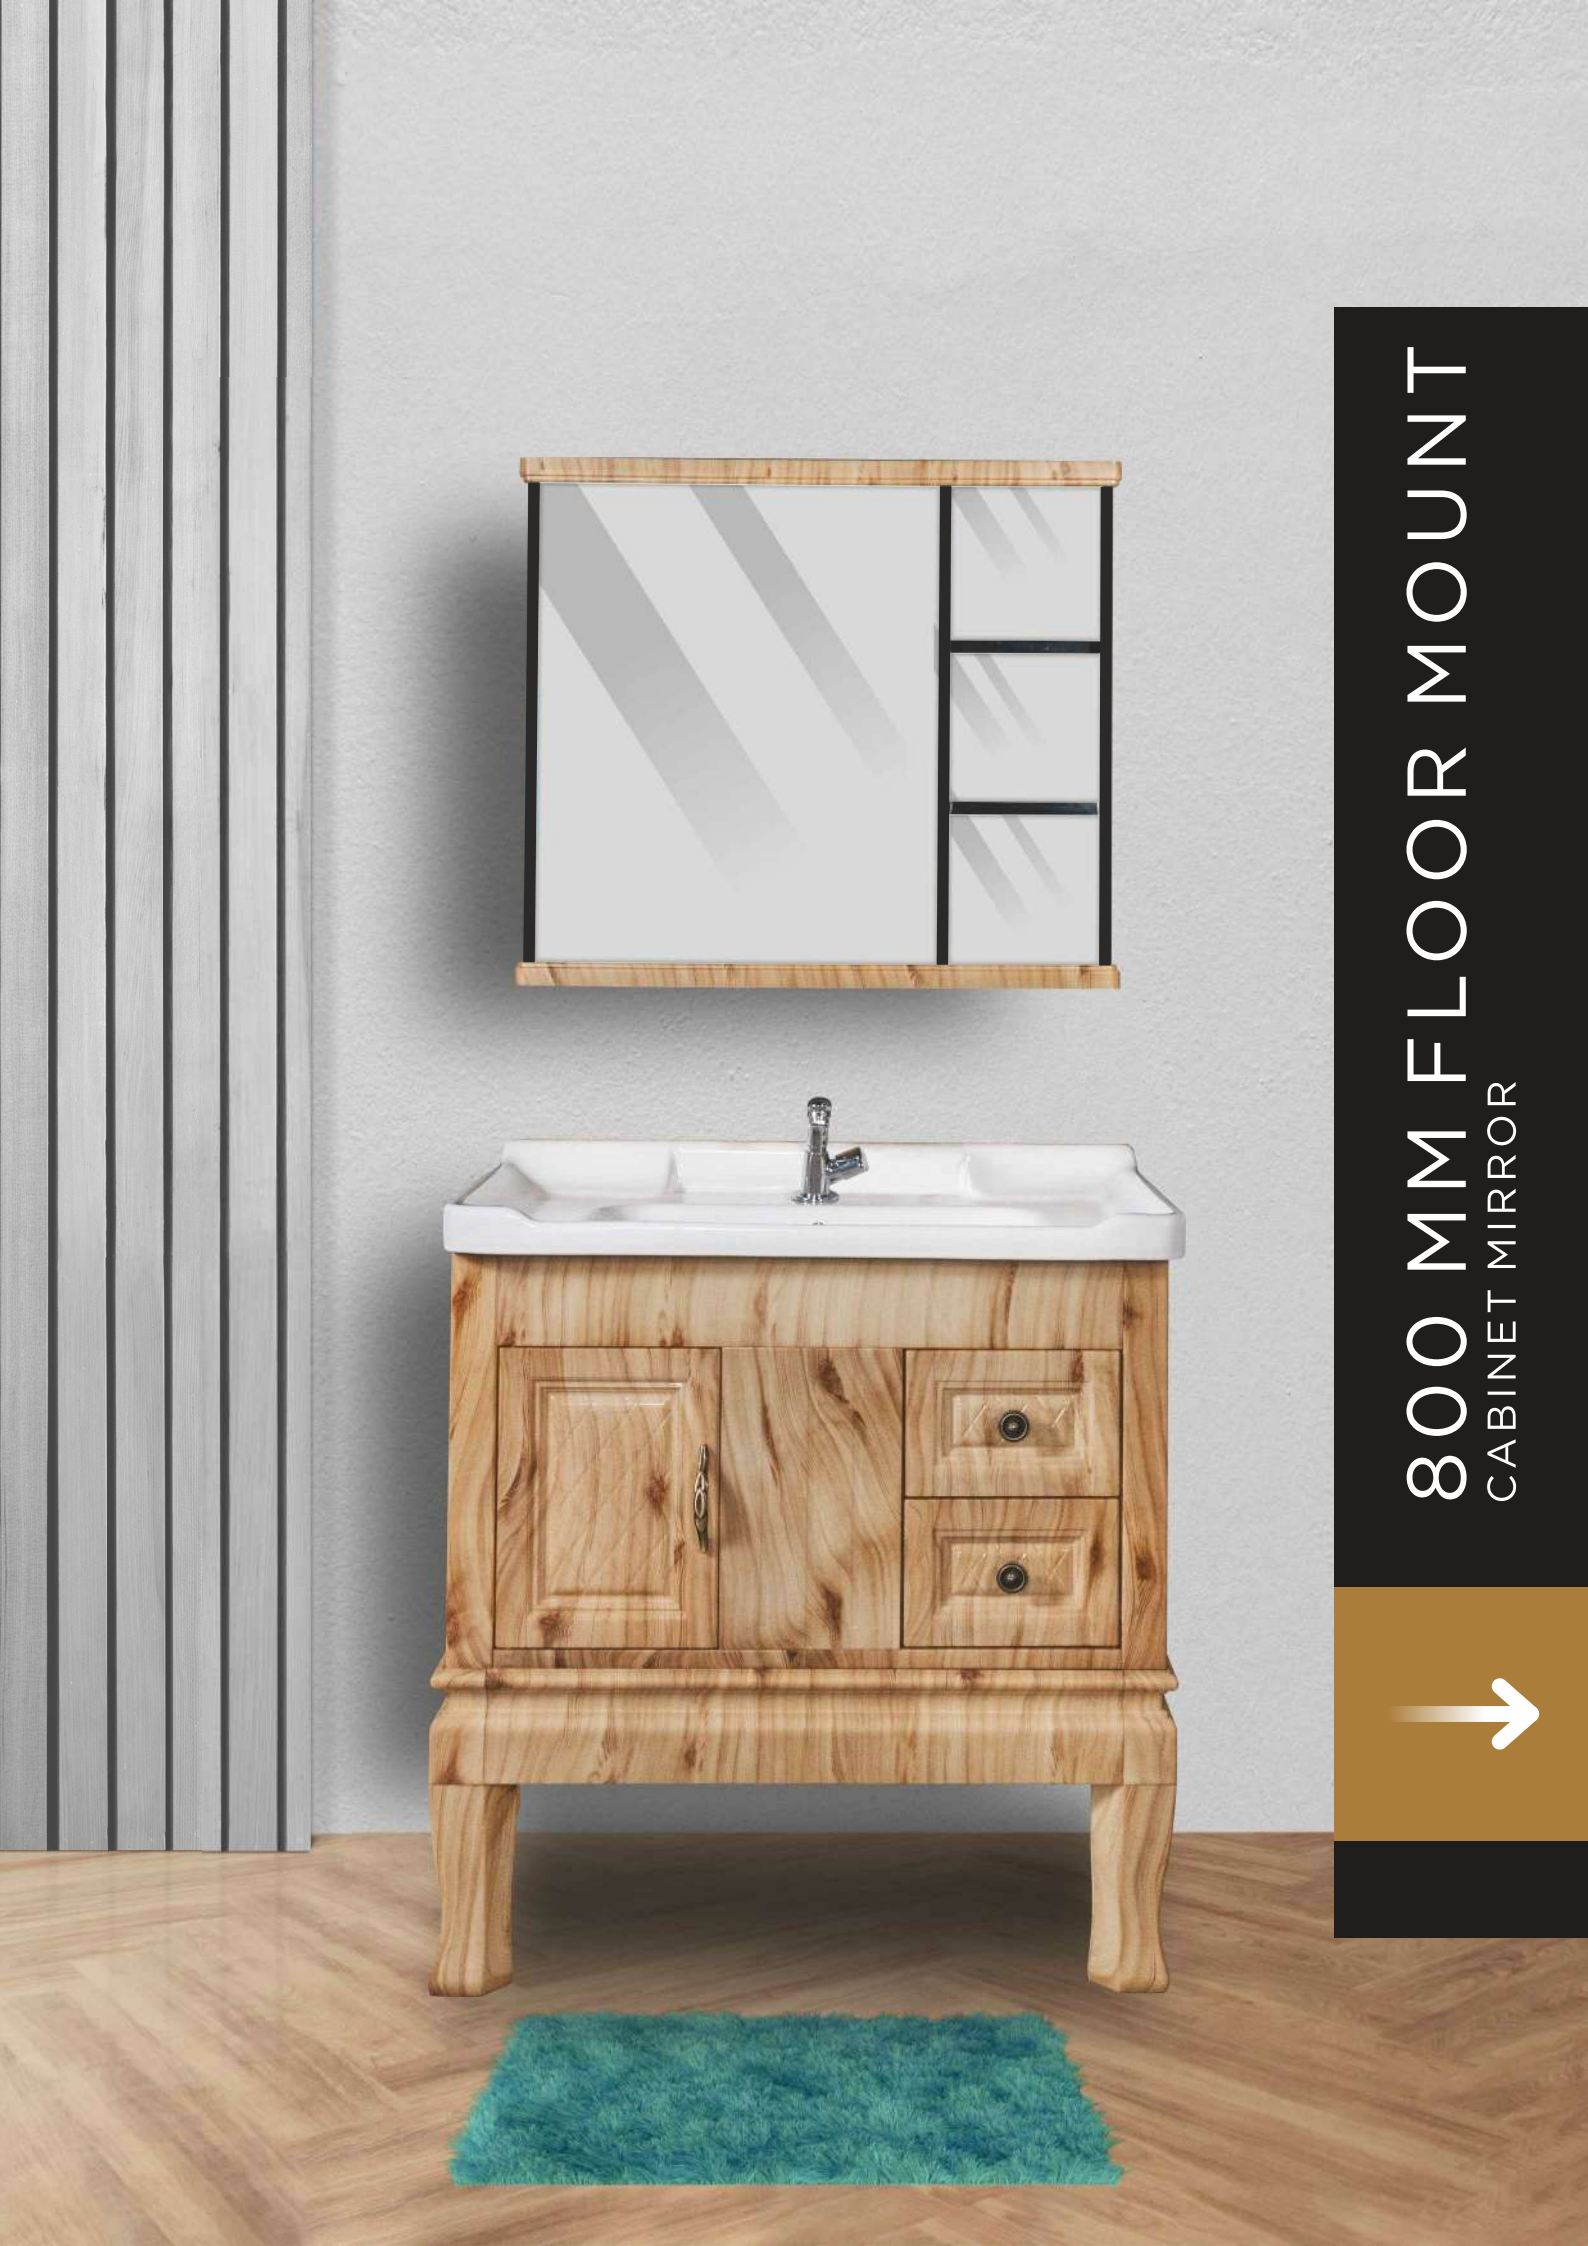

F.885-BM | 800MM

F.886-BM | 800MM

F.887-BM | 800MM

**NOTE :**  
ALL PRODUCTS ARE  
AVAILABLE IN  
2 VARIANTS

CC DOOR

DA DOOR

800 MM FLOOR MOUNT  
CABINET MIRROR

F.801-CM | 800MM